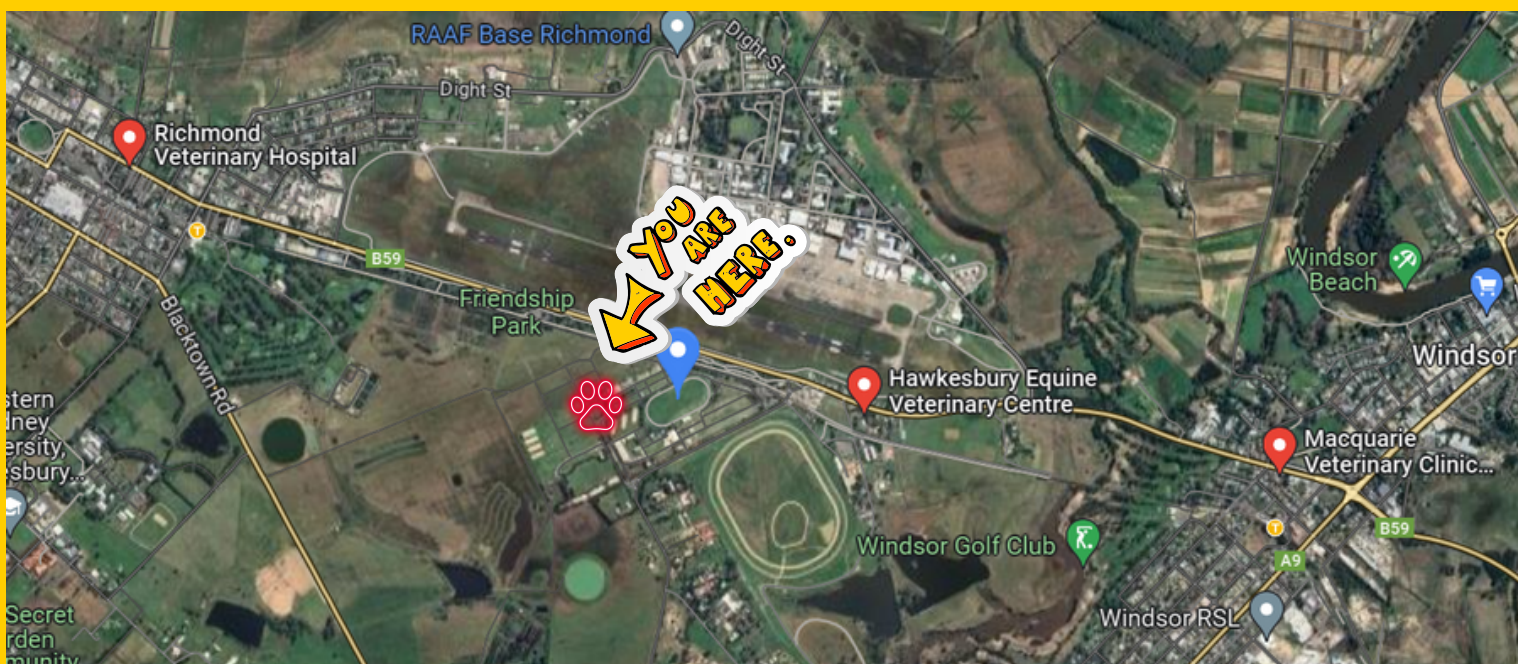

Nearest Vets

Richmond Vet Hospital
118 Windsor Street,
RICHMOND
02 4578 4229

Macquarie Vet Clinic
24 Hawkesbury Valley Way,
WINDSOR
02 45877490

Saturday 9:00 AM - 2:00 PM

Saturday 9:00 AM - 2:00 PM

After Hours : 02 9639 7744 - ARH Baulkham Hills Emergency Centre