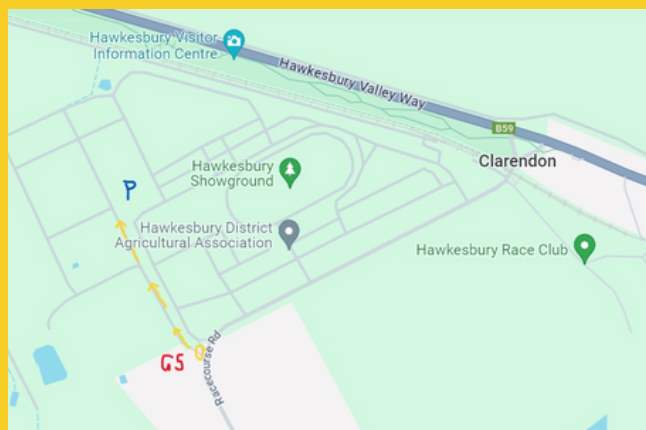

2024

Racing Information

LOCATION:

Dog Arena

Hawkesbury Showground,
Gate 5, 40 Racecourse Road,
Clarendon NSW

CHECK-IN: 7 AM

MEASURING & DOG CHECKS: 7:15 AM

JUDGE'S BRIEFING & CAPTAIN'S MEETING: 7:30 AM