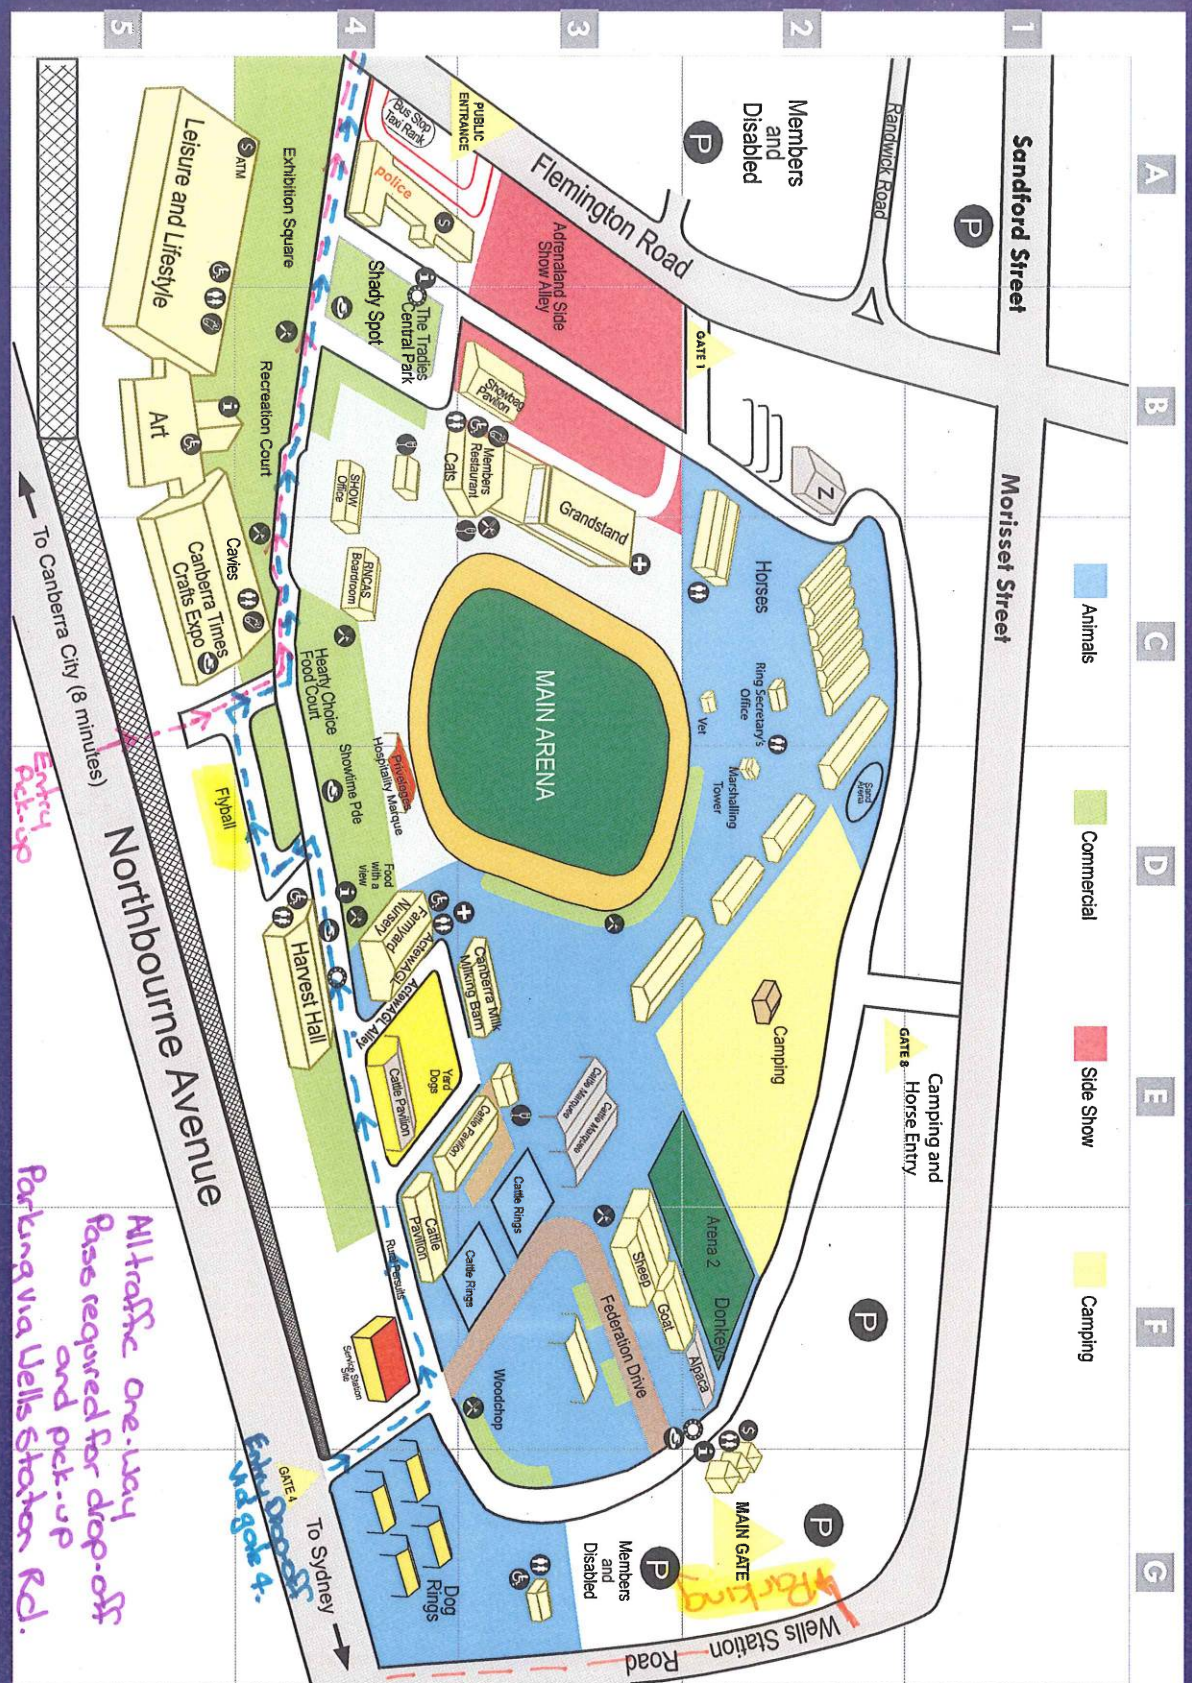

24, 25, 26 February 2012 ActewAGL ROYAL CANBERRA SHOW

- E4 ActewAGL Alley
- D4 ActewAGL Farmyard Nursery
- F3 Alpaca Pavilion
- B5 Art Pavilion
- C5 Canberra Times Craft Expo
- B3 Cats
- E4 Cattle Pavilions
- F3 Cattle Rings
- G3 Dog Ring Office
- F2 Donkeys
- F3 Goat Pavilion
- D4 Harvest Hall
- C2 Horses
- A5 Leisure and Lifestyle Pavilion
- B3 Members Restaurant
- A4 Police, Lost Children
- D4 Privileges Hospitality Marquee
- B5 RNCAS Commercial Office
- B4 RNCAS Show Office
- B2 RNCAS Maintenance Office
- F3 Sheep Pavilion
- B3 Snowdreg Pavilion
- F3 Spectacular Canadian Lumberjacks
- B4 Trades Central Park

\$ atm	hats
bar	information
baby change room	parking
disabled toilets	sunscreen
first aid	toilets
food	

*All traffic one-way
Pass required for drop-off
and pick-up
Parking via Wells Station Rd.*

Proudly Sponsored by