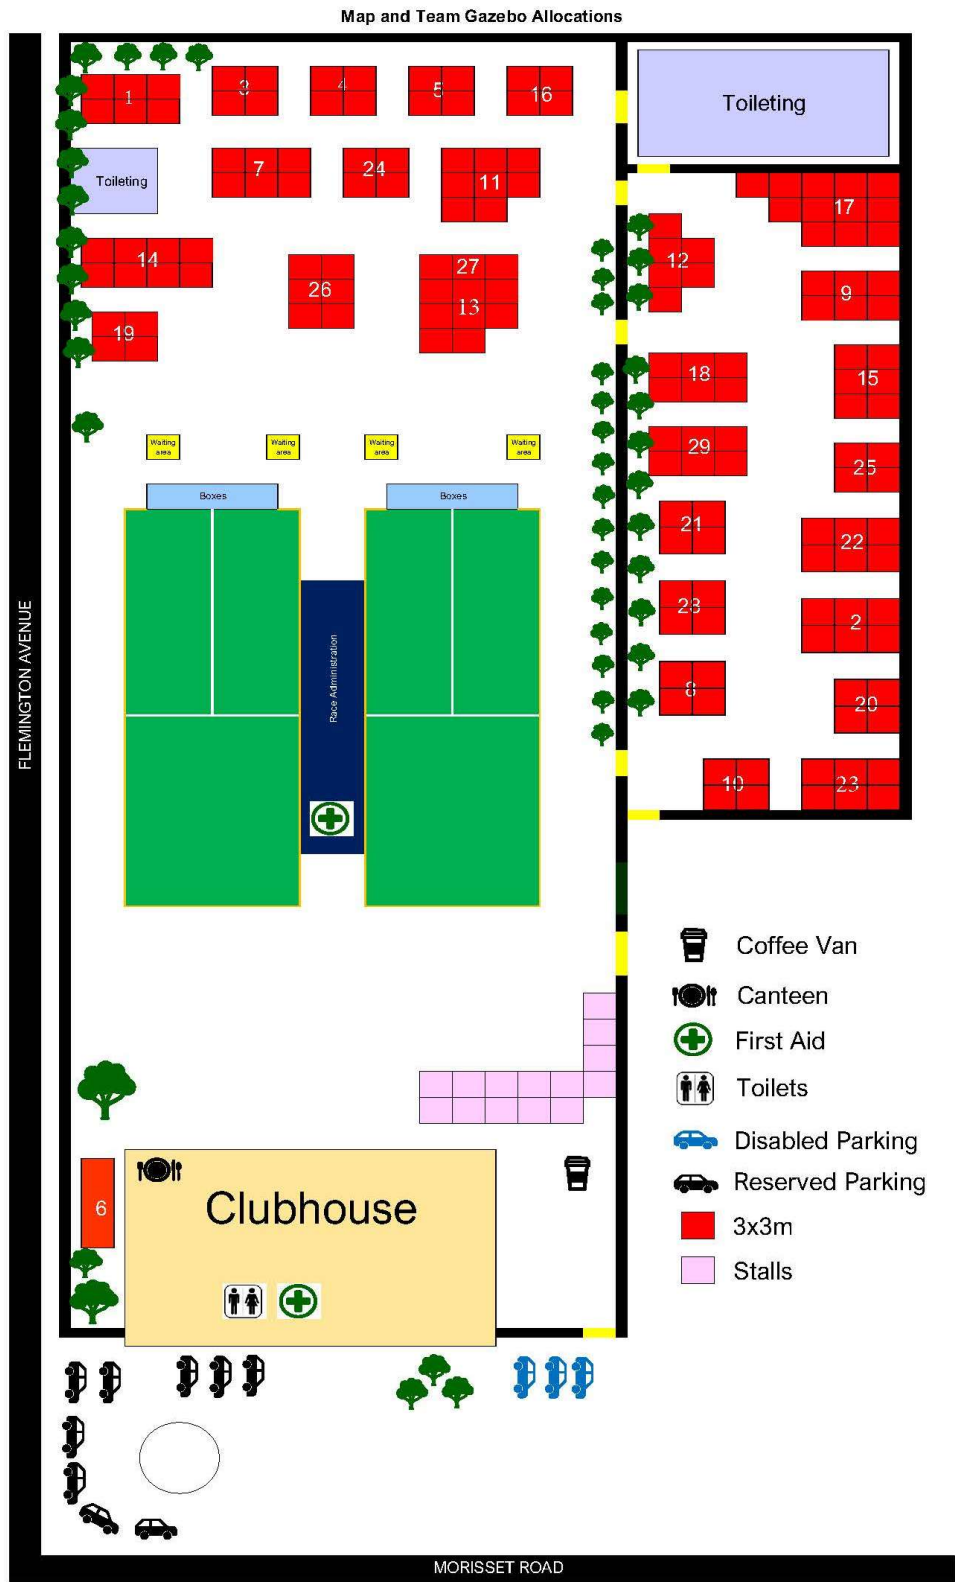

SITE MAP

SITE MAP GAZEBO LEGEND

1	All Paws Airborne	16	Maximum Velocity
2	Awesome Pawsome	17	Norwest Thunderdogs
3	4PR	18	Sydney Scallywags
4	Ballaarat Dog Obedience Club	19	Southern Cross Flyball Club
5	Bayside Flyball Racing	20	St George Flyball Club
6	Belconnen Bullets	21	Supersoncis Flyball Racing
7	Berwick Flyball	22	Sydneysiders
8	CDC X Factor	23	Tassie Flying Paws Dog Club
9	Coastal High Flyers	24	South Coast Tsunami Flyball
10	Eastside Flyers	25	Tuggeranong
11	Flyball Fanatics	26	Unleashed
12	Flyball Friends	27	Vic Weiners
13	Frankston	28	We Got This Flyball
14	T-Keilor	29	Wollongong Woofers
15	Manly and District		

EMERGENCY INFORMATION

Hopefully you won't need the following services but in case you do:

Our First Aid officers are:

- Judy Gee – 0417 641 274
- Tony Gee – 0447 356 538.

First Aid Kits and Defibs will be available at the timing tables.

Medical Facilities

Health Plus GP – After Hours

<https://www.healthplusgp.com.au/patient-information/after-hours-contact>