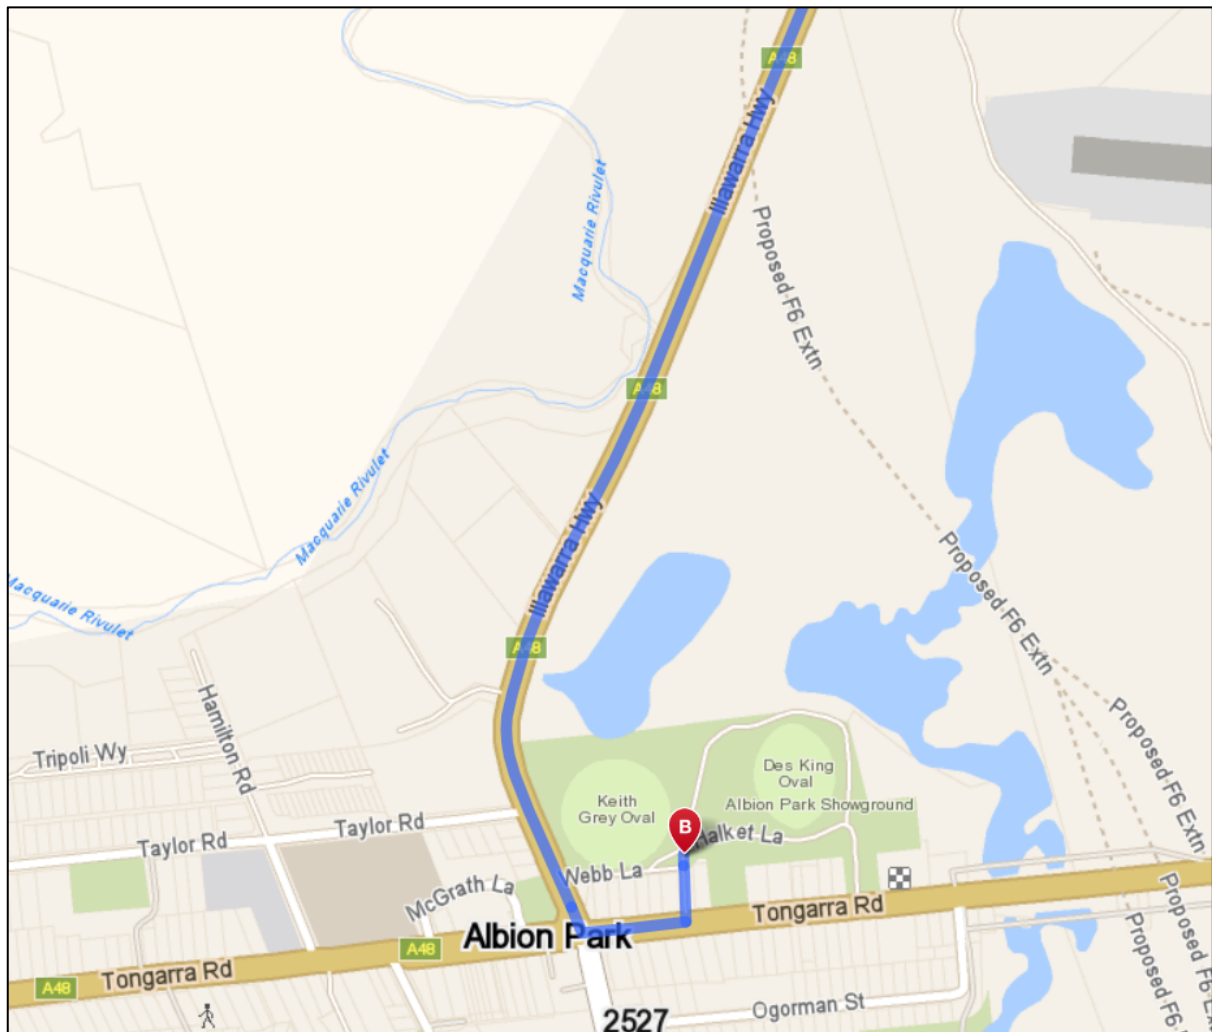

DIRECTIONS

From Sydney

Follow the M1 / Princess Hwy until you get to Albion Park Rail.

Turn Right onto Illawarra Highway at the Roundabout.

Follow along and take Left into **Webb Lane** – then into the showground

From Canberra

Down Macquarie Pass to Tongarra Road

Turn Left onto Illawarra Hwy and then first Right into Webb Lane

OR

Go through lights at Illawarra Hwy and turn left into showground (just past shops)