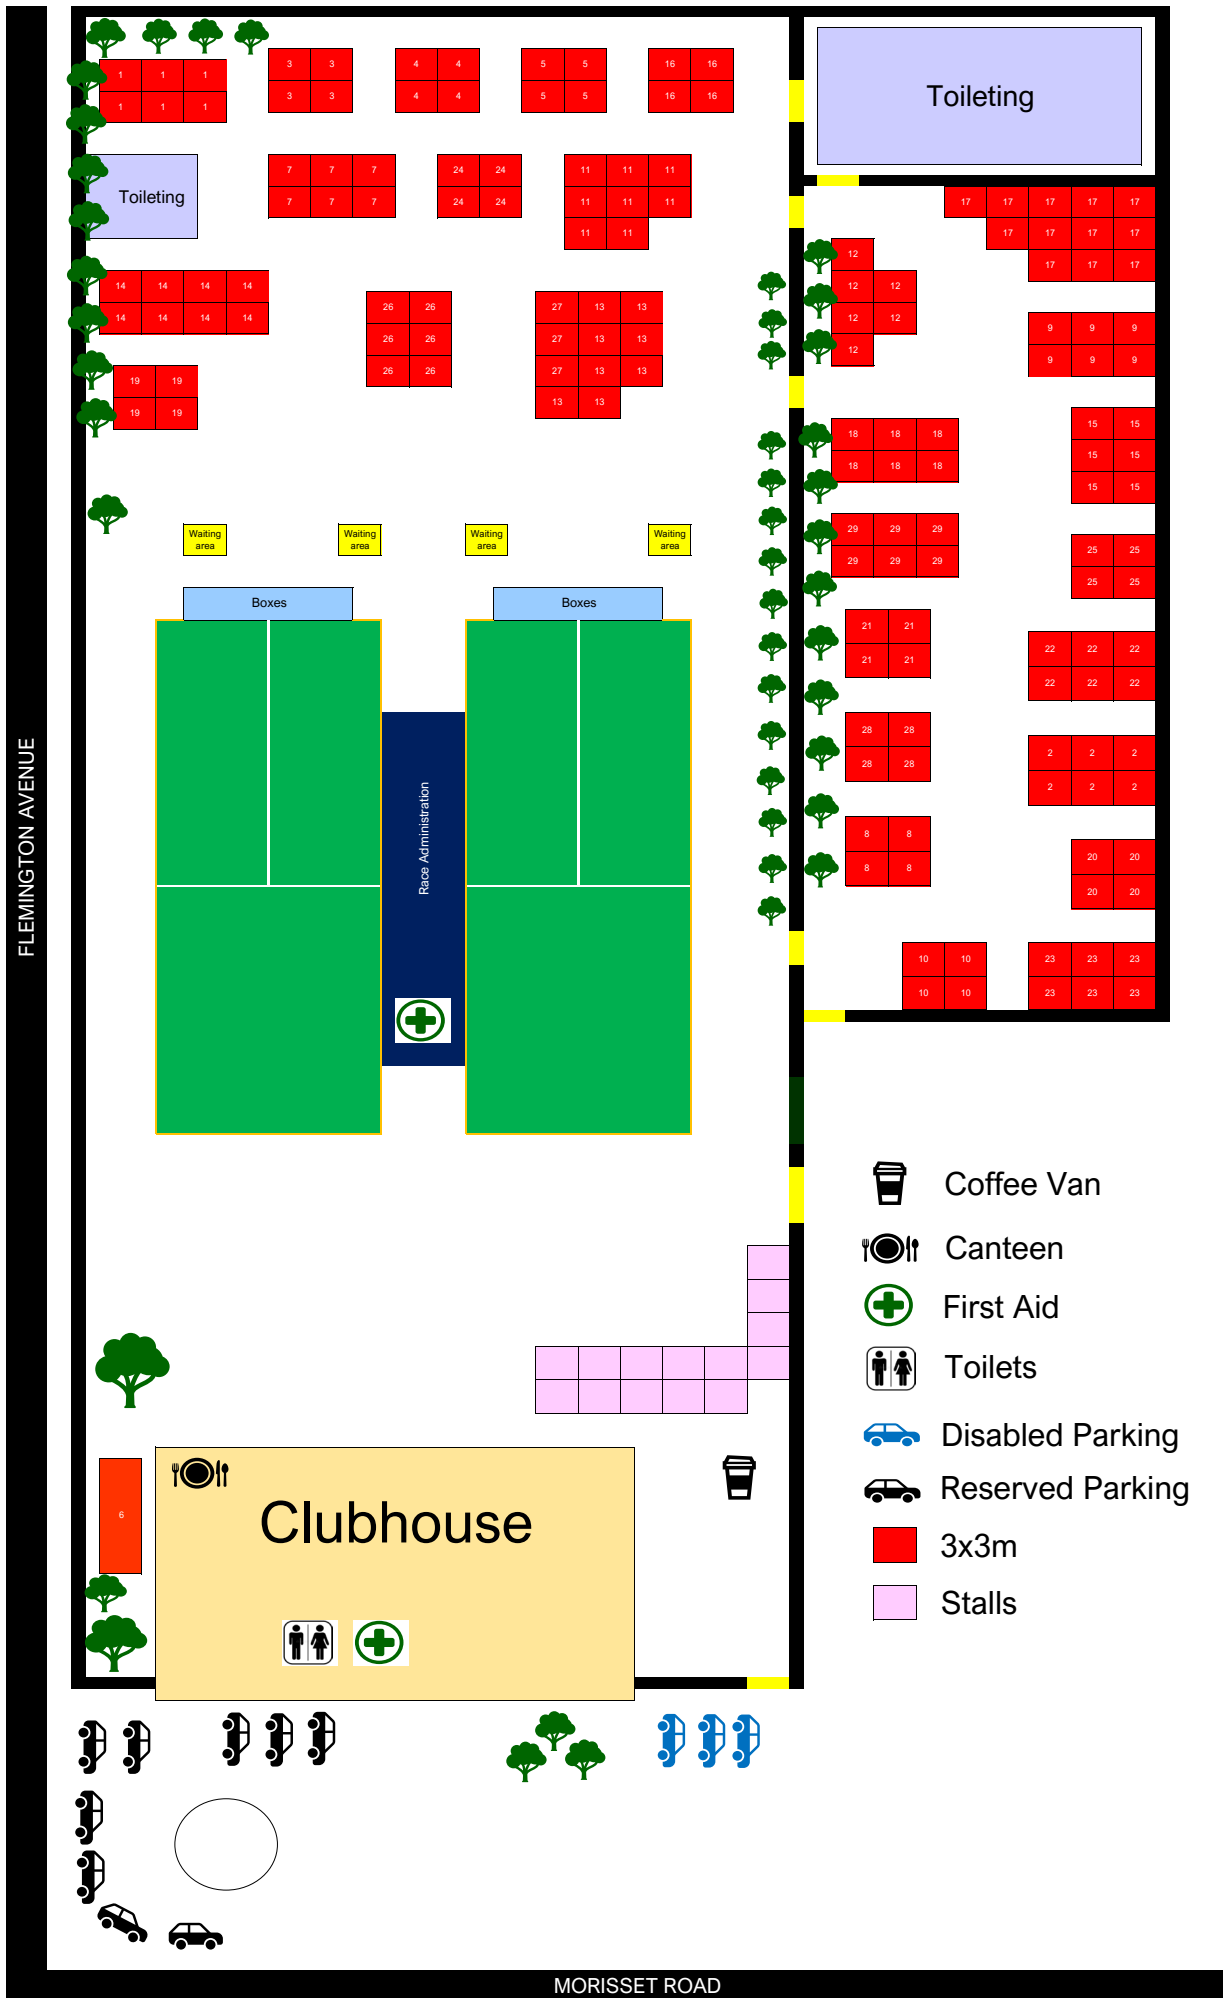

Map and Team Gazebo Allocations

-  Coffee Van
-  Canteen
-  First Aid
-  Toilets
-  Disabled Parking
-  Reserved Parking
-  3x3m
-  Stalls