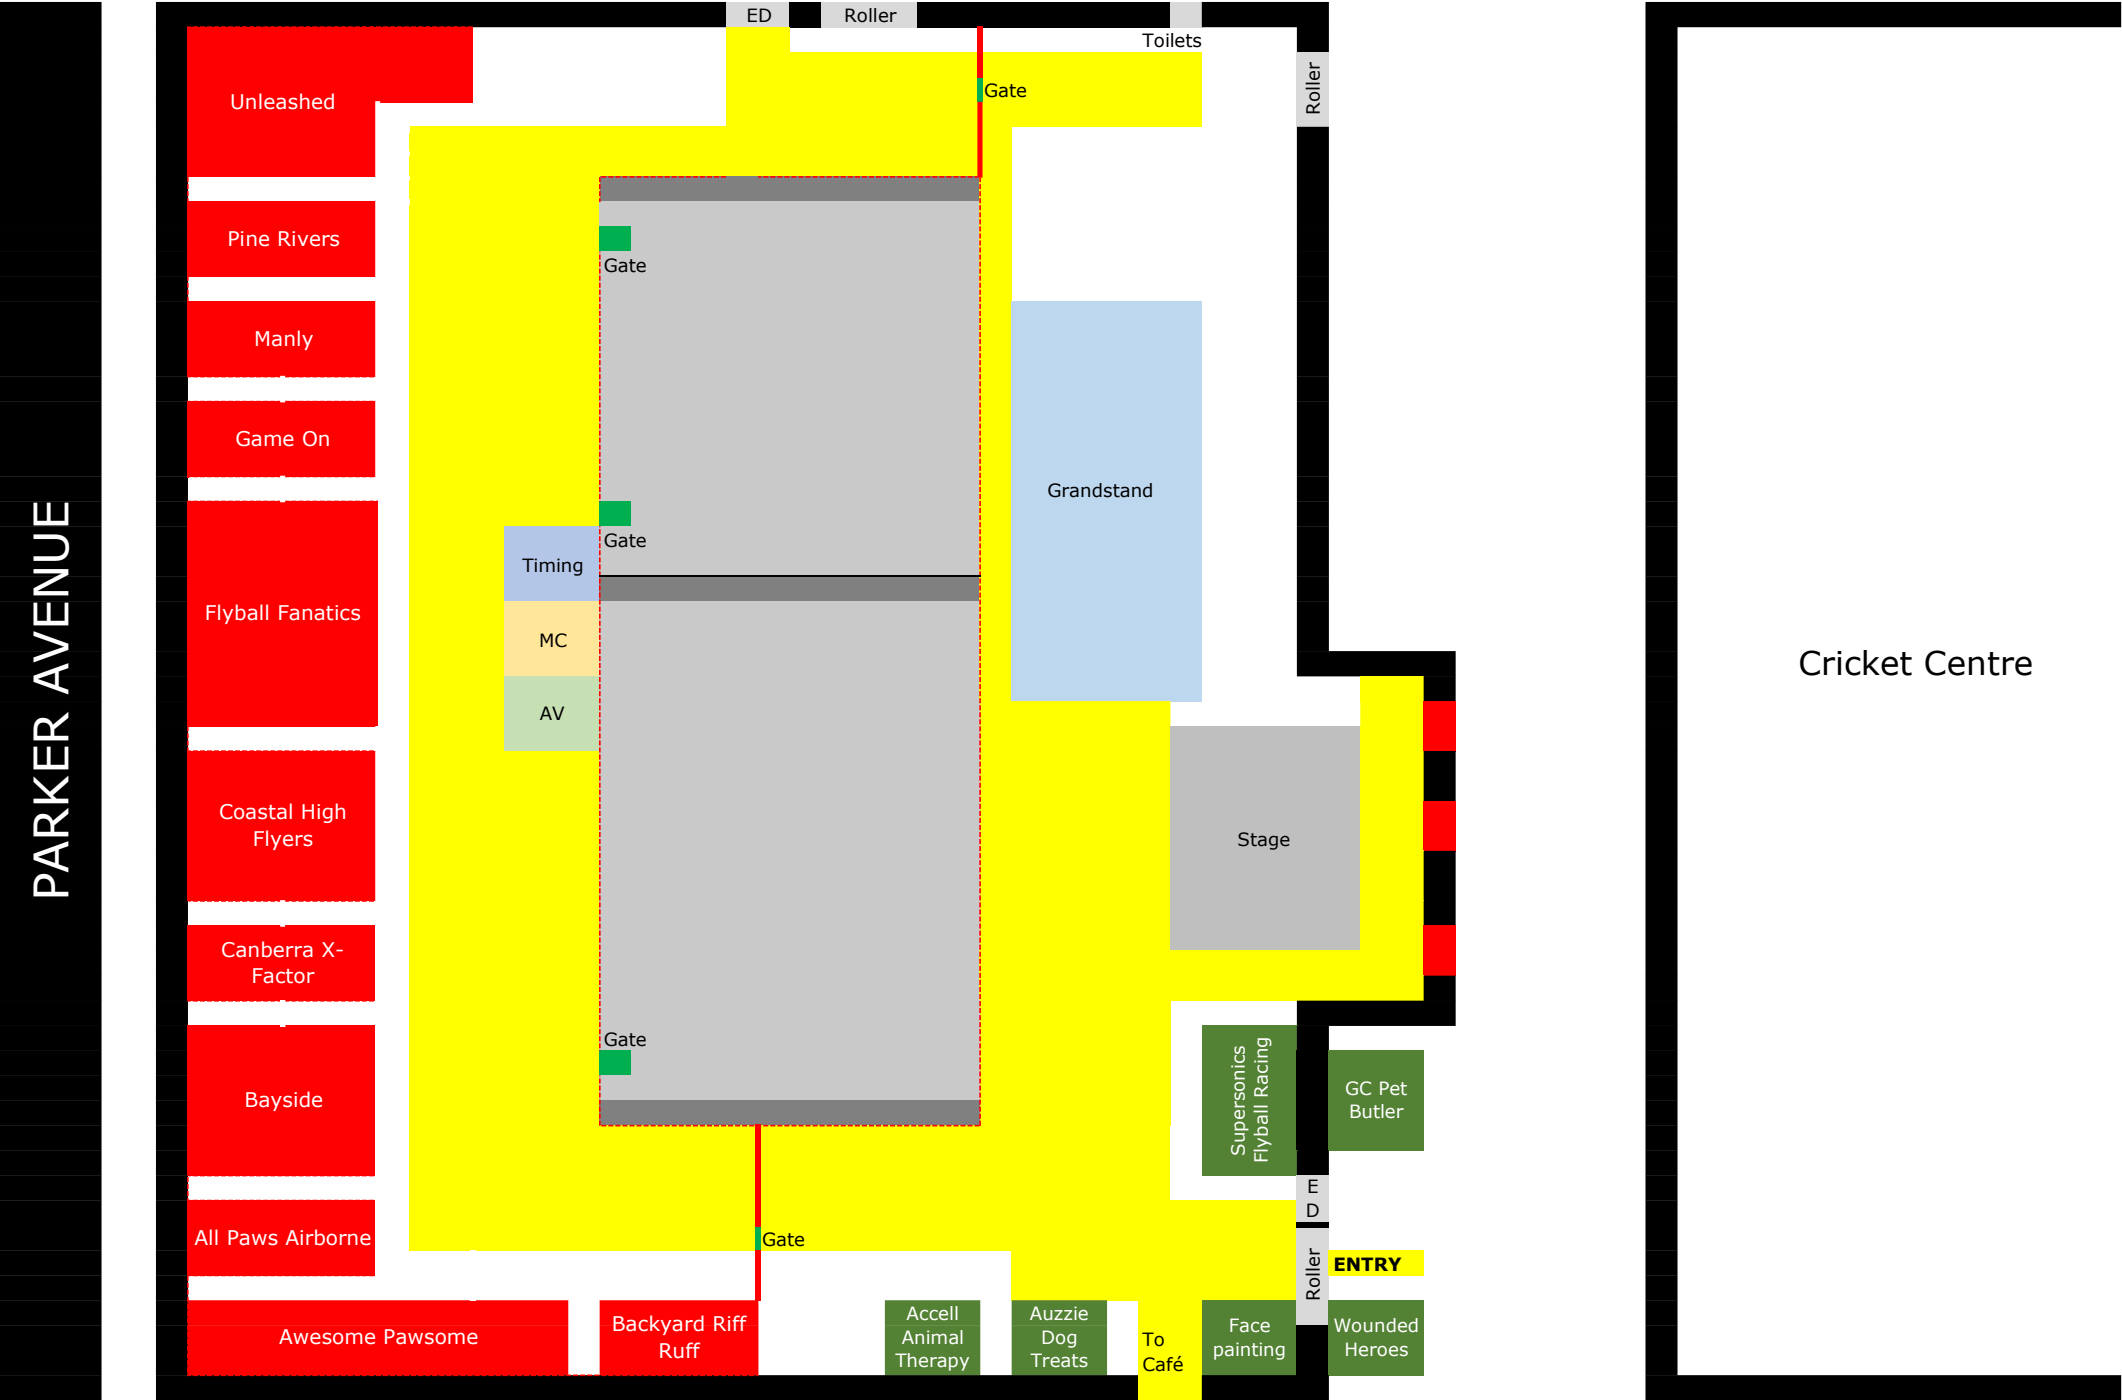

Event Centre Map and Team Allocations - Sunday

Note: Each team has been allocated the equivalent of 2 x 3x3m gazebo space