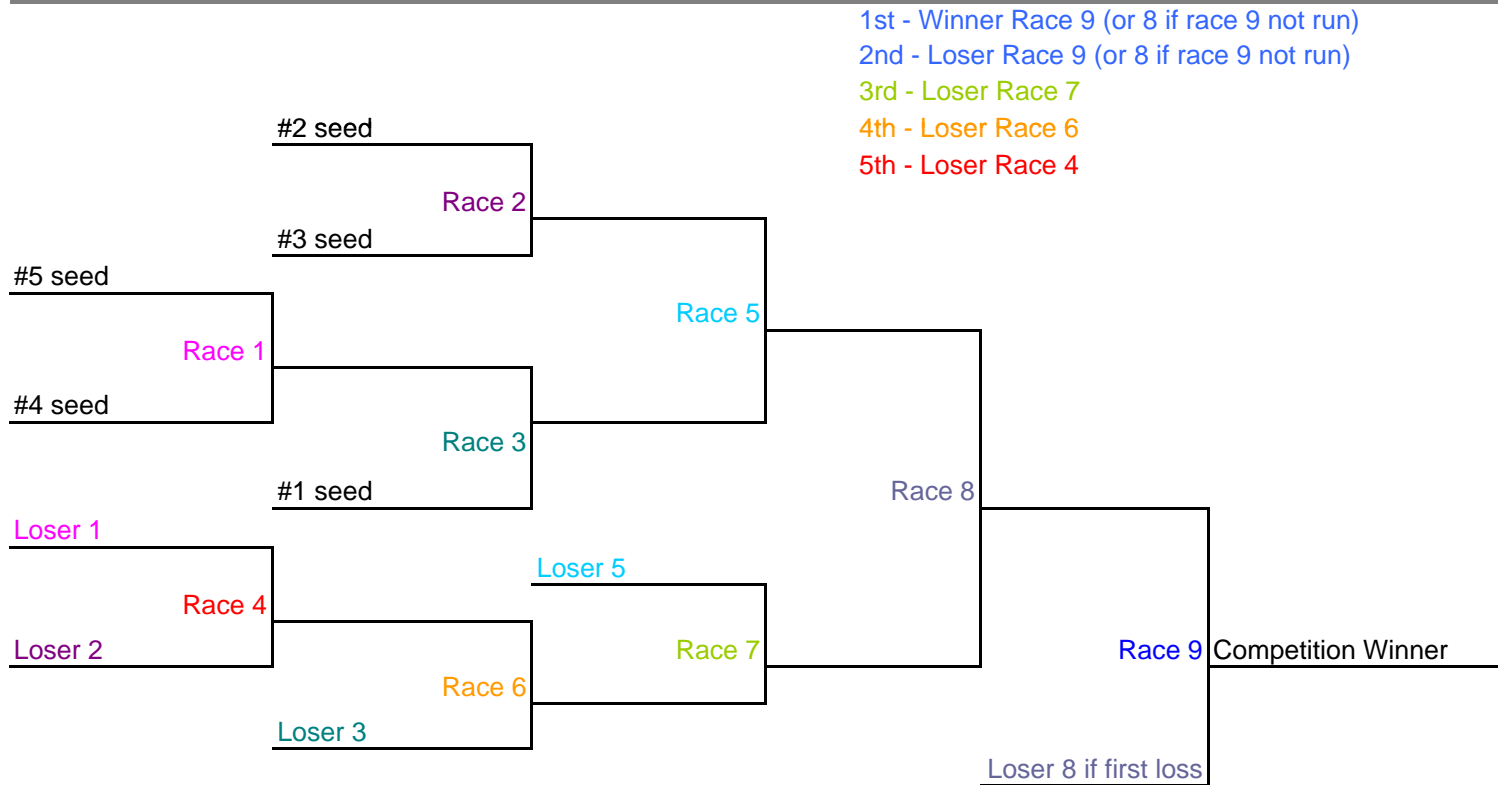

5 TEAM DOUBLE ELIMINATION

Allow 1 Hour and 10 Minutes

6 TEAM DOUBLE ELIMINATION

Allow 1 Hour and 30 Minutes for Racing